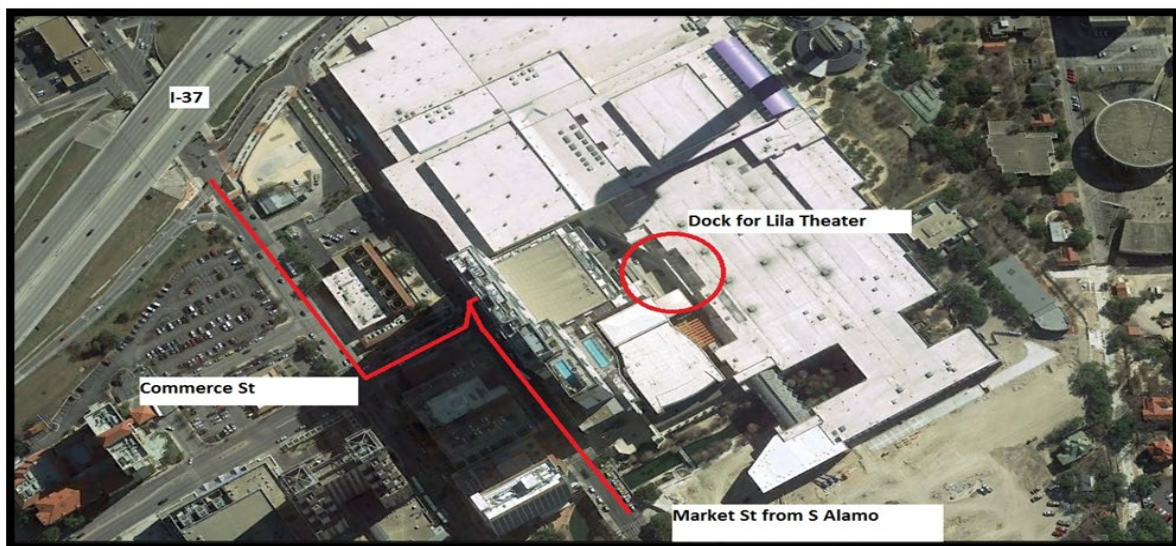

## Lila Cockrell Parking Directions

---

**Lila Dock parking:** Parking is limited, and passes **must** be approved prior to parking.

### Directions coming from:

#### From I-37

- Take exit 140B
- Turn West onto Commerce Street towards downtown
- Turn left onto Bowie Street (Try to stay in lane furthest to right)
- Turn left onto Market Street
- Entrance is located just past Grand Hyatt Parking Garage

### Overhead Map of the Lila Docks